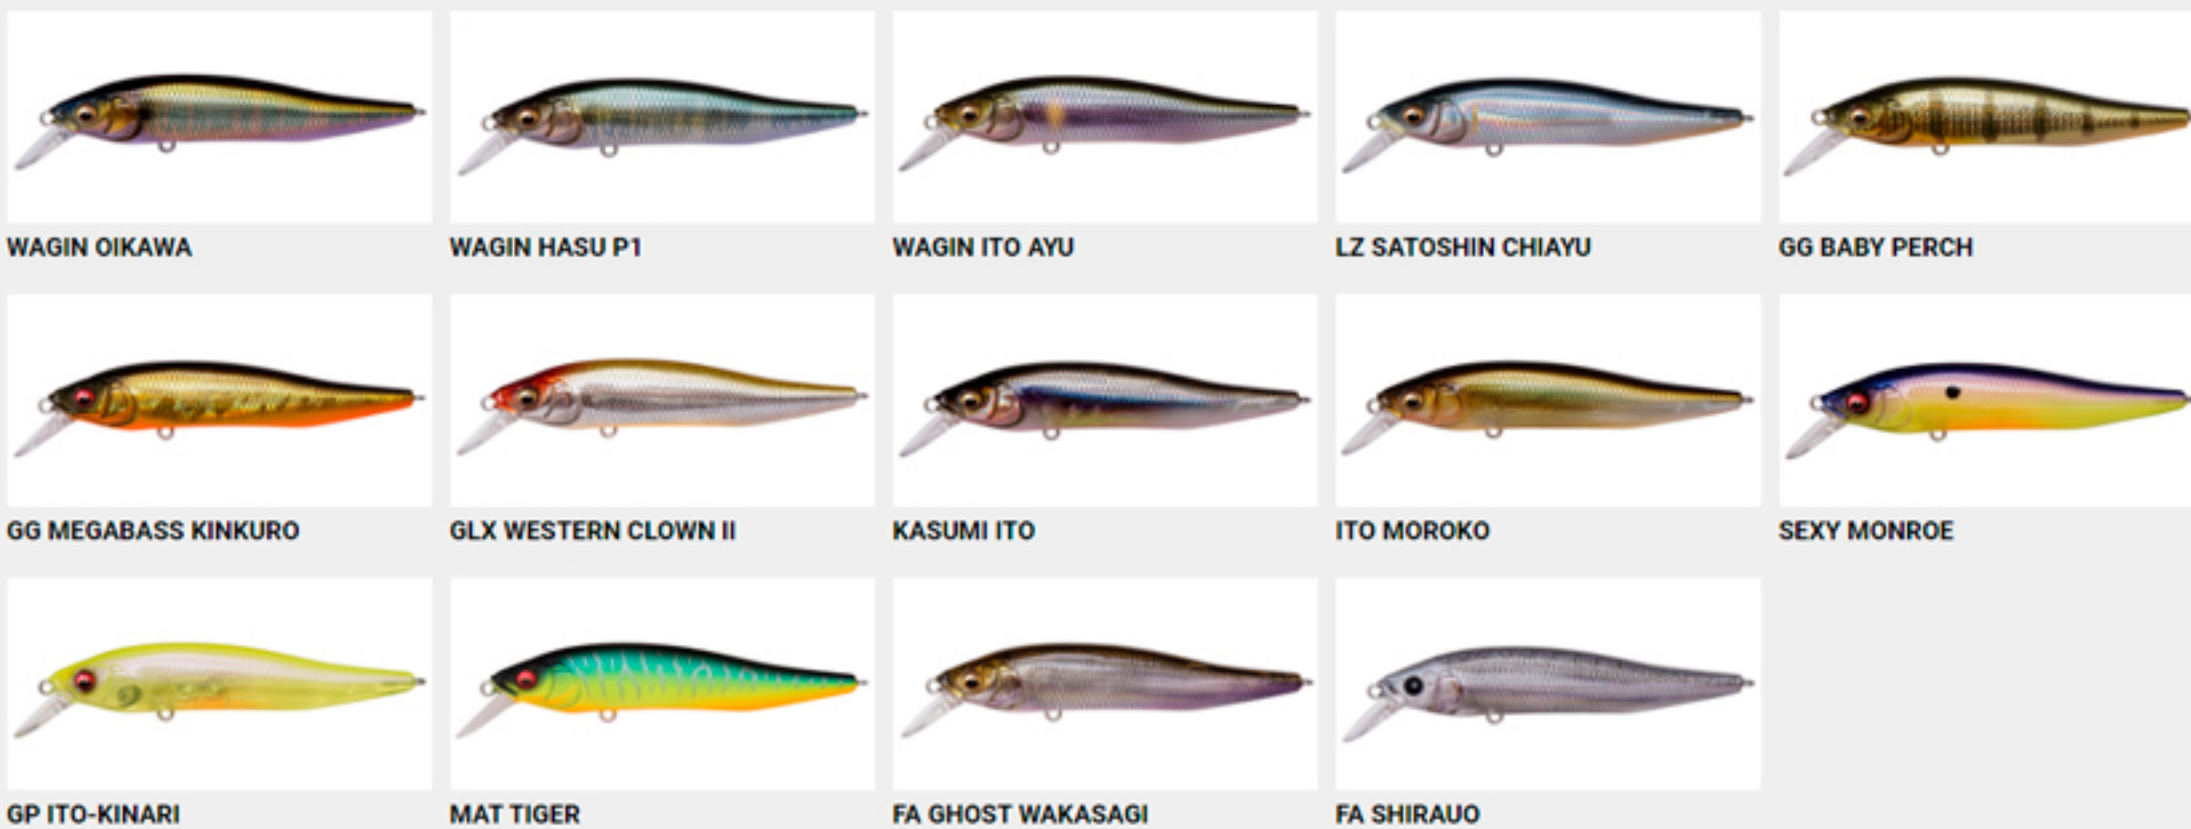

X-NANAHAN / X-NANAHAN+1