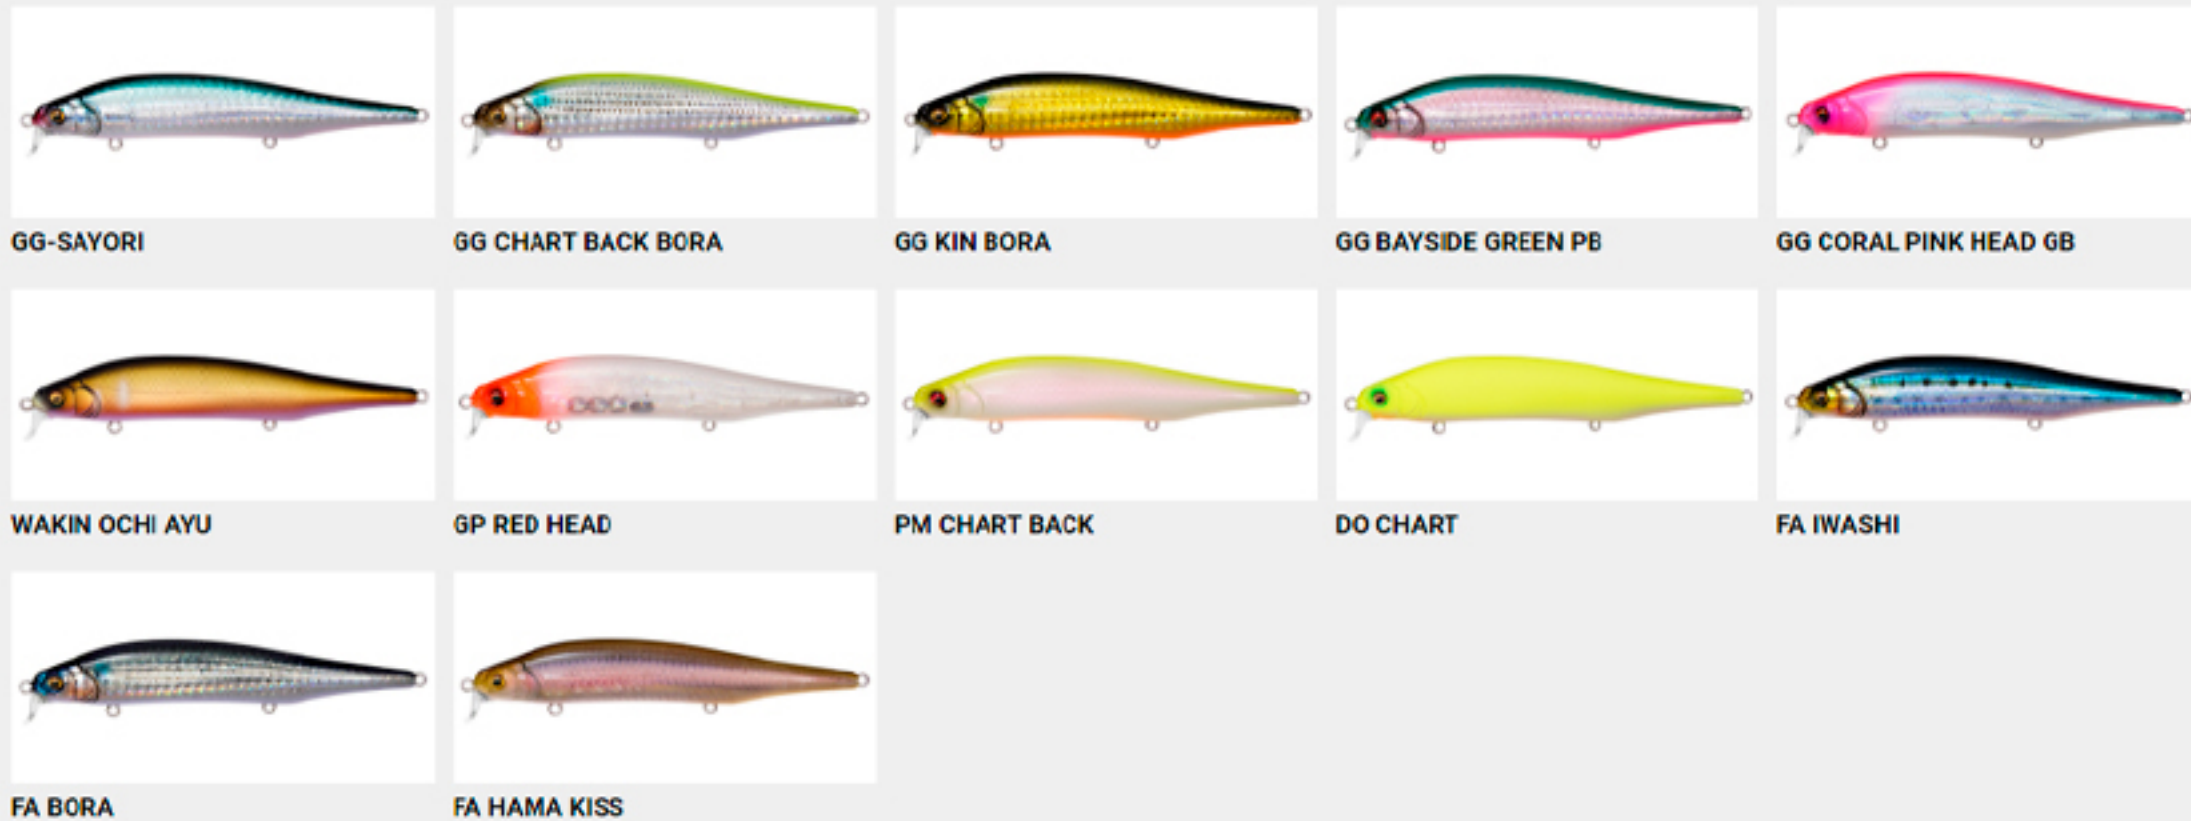

GG LIME GOLD OB

GG CHART BACK RAINBOW

HT CHART BACK IWASHI

GLX SHINY RED HEAD

GP SPARKLING CHART HEAD

PM CHART BACK

DO CHART OB

X-80 MAGNUM SR