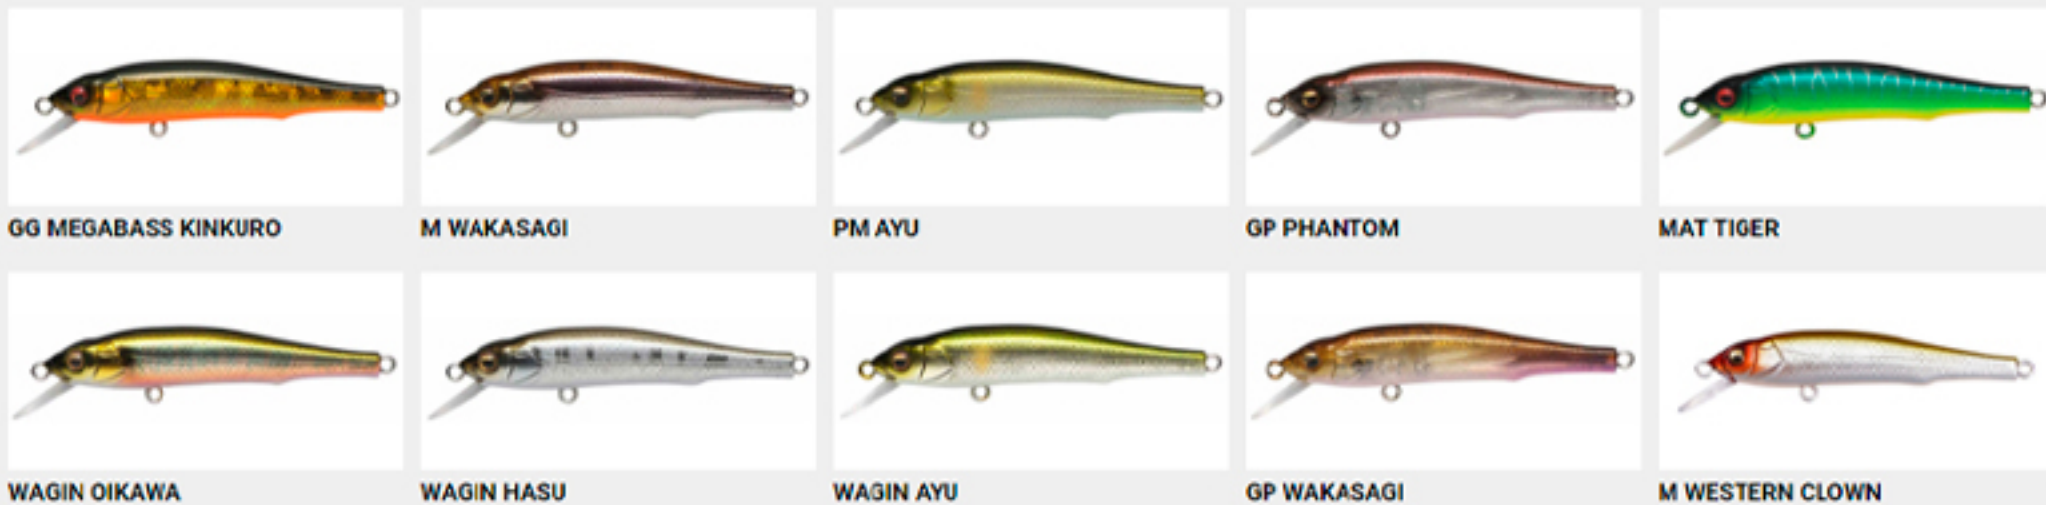

X-70

X-80Jr.

X-80 TRICK DARTER

X-80SW

PM RED HEAD

GG IWASHI

GG CRUISING BLUE

GG BORA