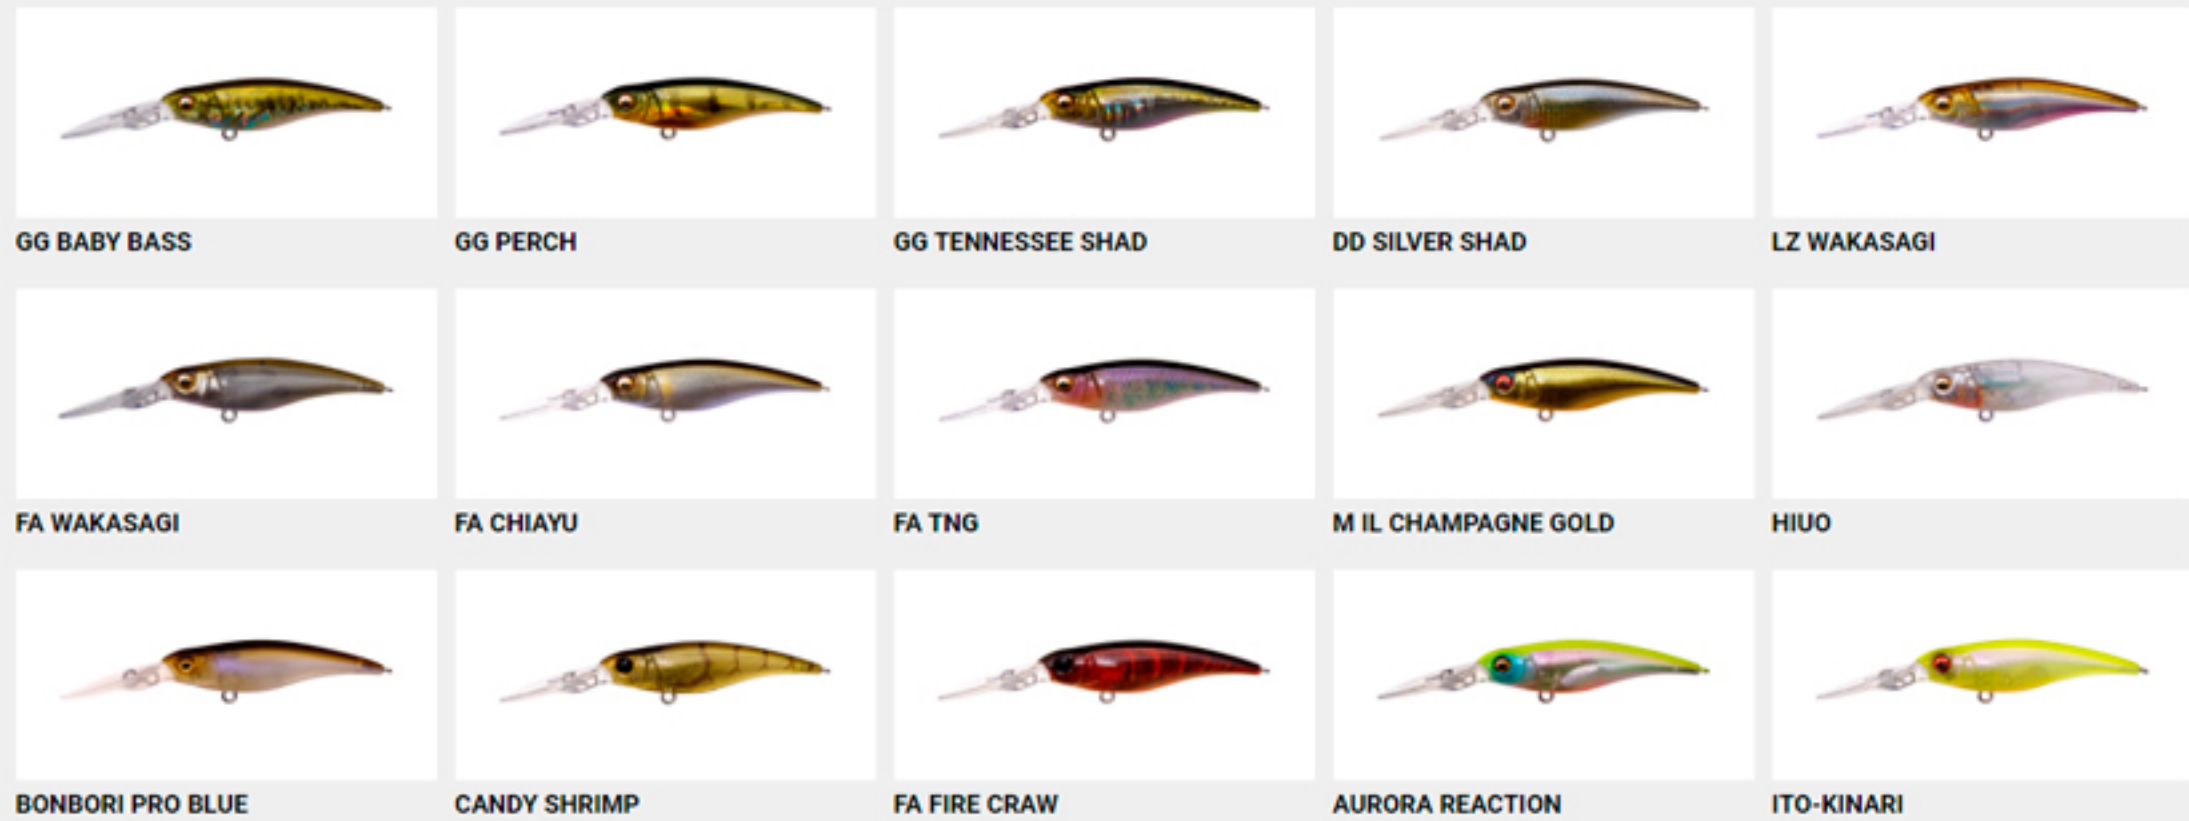

POPMAX

POPX

POPPING DUCK

SHADING-X R

SV-3

VISION ONETEN

				
GG MEGABASS KINKURO	HT ITO TENNESSEE SHAD	HT ITO WAKASAGI	ITO NATURAL	MAT TIGER
				
M RB SHAD	M GOLDEN LIME	M CHART BACK	HT AYU	M STARDUST SHAD II
				
TABLE ROCK SP	GP PRO BLUE II	WAGIN OIKAWA	HT HAKONE WAKASAGI	WAGIN HASU
				
WAGIN AYU	WAKIN AYU	M COSMIC SHAD	VIPER TIGER	ITO WAKASAGI
				
GG PERCH	M CHAMPAGNE KINKURO	SPAWN KILLER	WAGIN HASU II	MEGABASS SEXY SHAD
				
PM SETSUKI AYU	PM TWILIGHT CHART BACK	M BLUE BACK OIKAWA	M WESTERN CROWN	GP SEXY SHAD
				
SEXY AYU	STEALTH WAKASAGI	KOMORIN COPPER SHAD	GLXS SPAWN CHERRY	GLX SPRING REACTION
				
M END MAX	TAKUMI SEOCHI AYU	MG VEGETATION REACTOR	MG SECRET SHADOW	GLX COTTON WAKASAGI
				
FA KISYU AYU	FA OIKAWA (M)	FA GILL	FA WAKASAGI	FA GHOST WAKASAGI