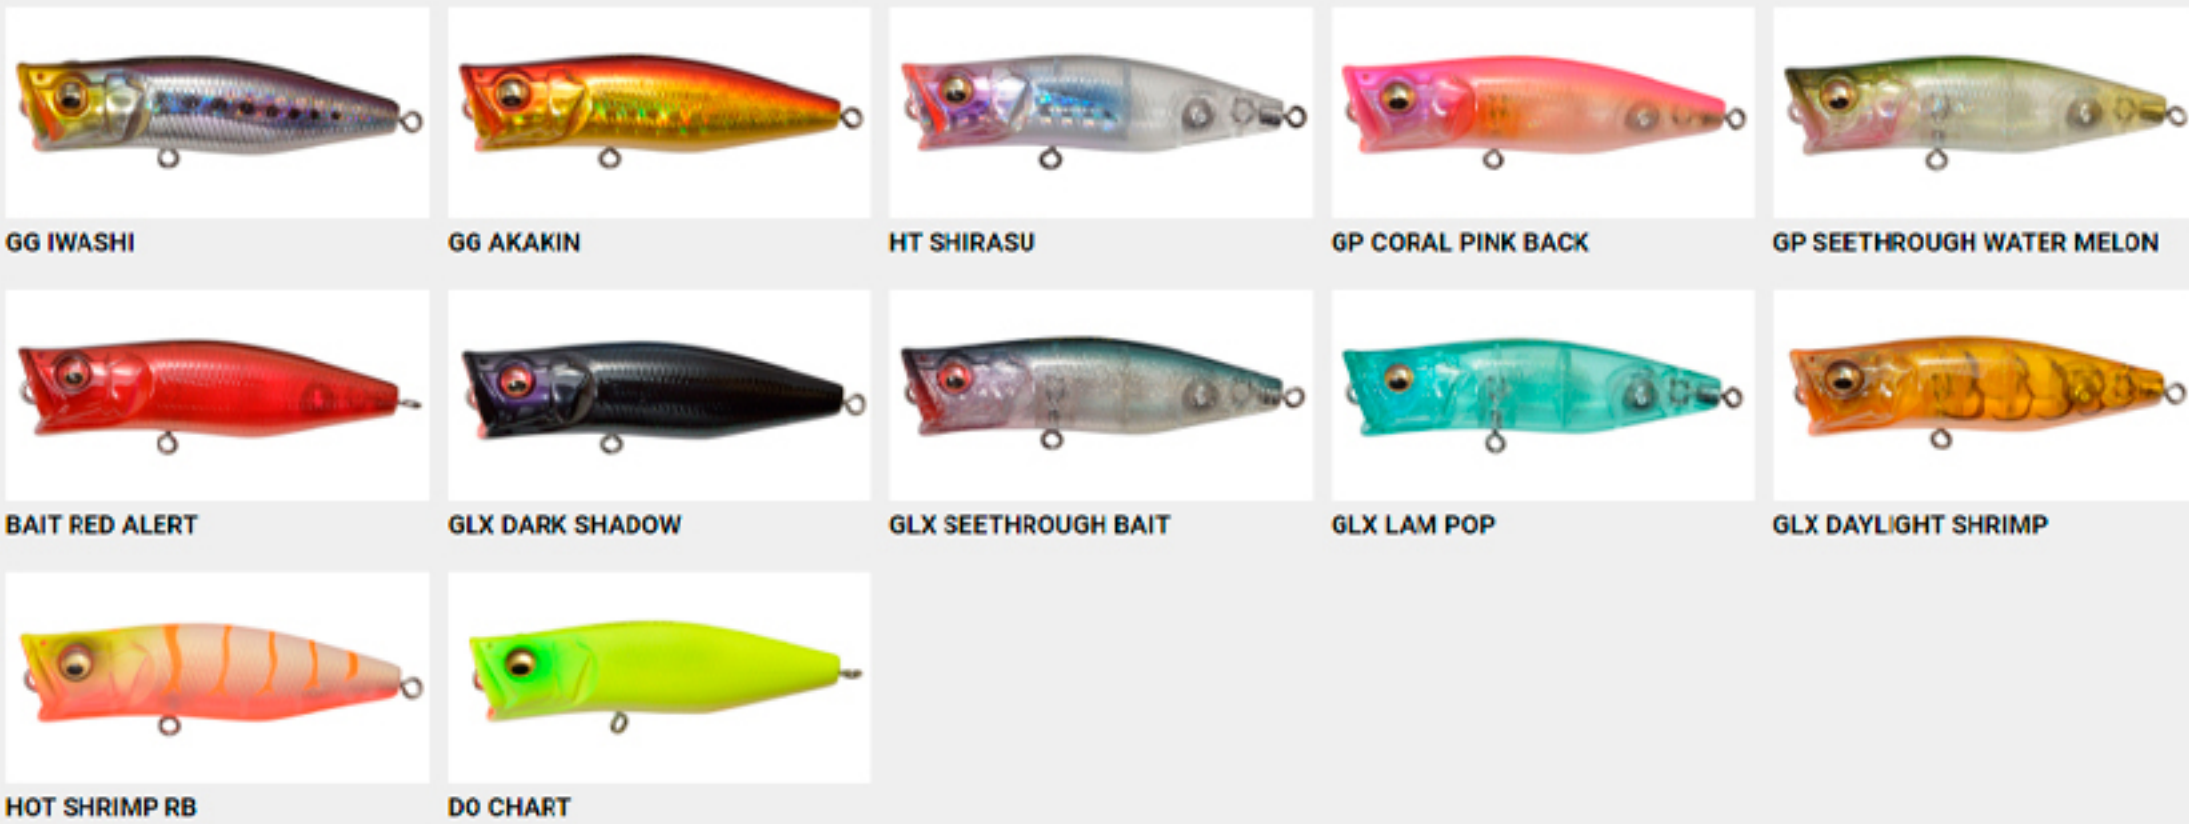

POPPING DUCK